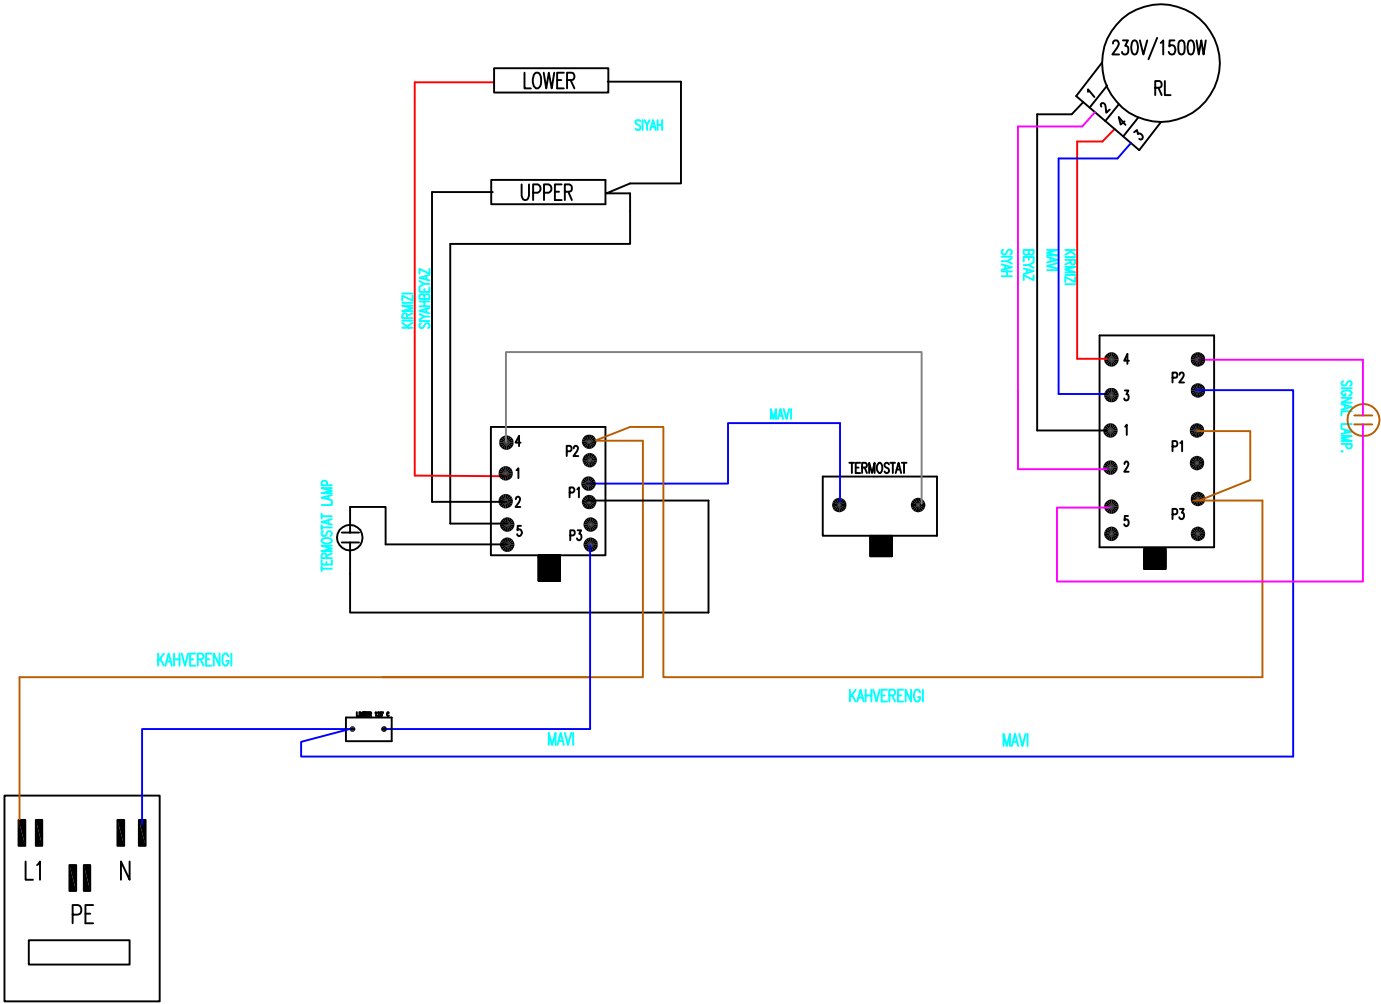

TURKCE	ENGLISH
MAVI	BLUE
SIYAH	BLACK
KIRMIZI	RED
SIYAHBEYAZ	BLACKWHITE
KAHVE	BROWN
BEYAZ	WHITE
MOR	PURPLE
GRI	GREY
PEMBE	PINK
KIRMIZIBEYAZ	REDWHITE
MAVIBEYAZ	BLUEWHITE
KAHVEBEYAZ	BROWNWHITE

TERMINAL BOX